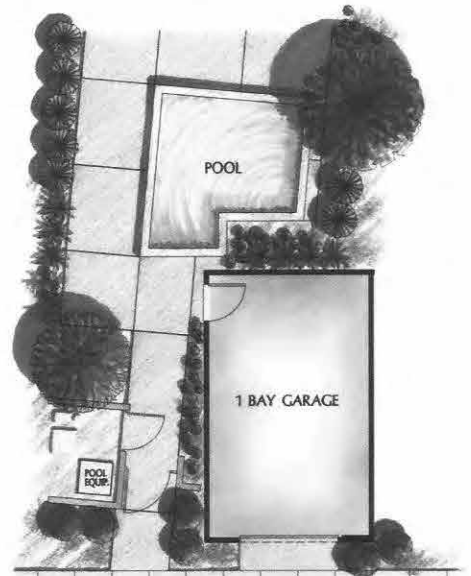

PALETTE ONE

- 1,800 Square Feet
- Private Courtyard with Pool
- 2 Bedrooms plus Guest Casita
- Large Private View Deck
- 3 Full Baths
- 2 Car Garage

First Floor

Second Floor

PALETTE ONE X

PALETTE TWO

- 1,902 Square Feet
- Private Courtyard with Pool
- Dual Master Suites
- Large Private View Deck
- 2.5 Baths
- 2 Car Garage

PALETTE THREE

- 1,910 Square Feet
- Private Courtyard with Pool
- 2 Bedrooms
- Large Loft
- Large Private View Deck
- 2 Baths
- 2 Car Garage

First Floor

Second Floor

PALETTE THREE X

- 1,934 Square Feet
- Private Courtyard with Pool
- Large Loft
- 2 Bedrooms
- Large Private View Deck
- 2 Baths
- 2 Car Garage

First Floor

Second Floor

PALETTE FOUR

- 2,079 Square Feet
- Private Courtyard with Pool
- 2 Bedrooms
- Large Loft
- Large Private View Deck
- 2.5 Baths
- 2 Car Garage

First Floor

Second Floor

PALETTE FOUR X

PALETTE FIVE

- 2,600 Square Feet
- Private Courtyard with Pool & Spa
- Large Private View Deck
- 3 Bedrooms or 2 Bedrooms & Loft
- 3.5 Baths
- 2 Car garage

First Floor

Second Floor