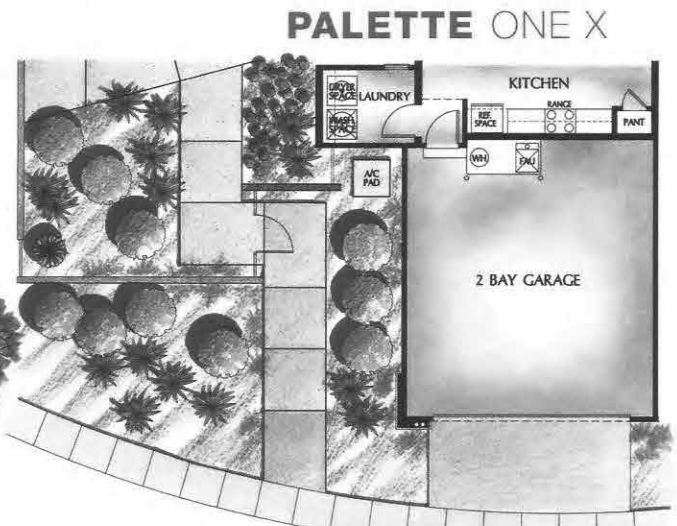

PALETTE ONE

- 1,800 Square Feet
- Private Courtyard with Pool
- 2 Bedrooms plus Guest Casita
- Large Private View Deck
- 3 Full Baths
- 2 Car Garage

First Floor

Second Floor

PALETTE ONE X

PALETTE TWO

- 1,902 Square Feet
- Private Courtyard with Pool
- Dual Master Suites
- Large Private View Deck
- 2.5 Baths
- 2 Car Garage

PALETTE THREE

- 1,910 Square Feet
- Private Courtyard with Pool
- 2 Bedrooms
- Large Loft
- Large Private View Deck
- 2 Baths
- 2 Car Garage

First Floor

Second Floor

PALETTE THREE X

- 1,934 Square Feet
- Private Courtyard with Pool
- Large Loft
- 2 Bedrooms
- Large Private View Deck
- 2 Baths
- 2 Car Garage

First Floor

Second Floor

PALETTE FOUR

- 2,079 Square Feet
- Private Courtyard with Pool
- 2 Bedrooms
- Large Loft
- Large Private View Deck
- 2.5 Baths
- 2 Car Garage

First Floor

Second Floor

PALETTE FOUR X

PALETTE FIVE

- 2,600 Square Feet
- Private Courtyard with Pool & Spa
- Large Private View Deck
- 3 Bedrooms or 2 Bedrooms & Loft
- 3.5 Baths
- 2 Car garage

First Floor

Second Floor