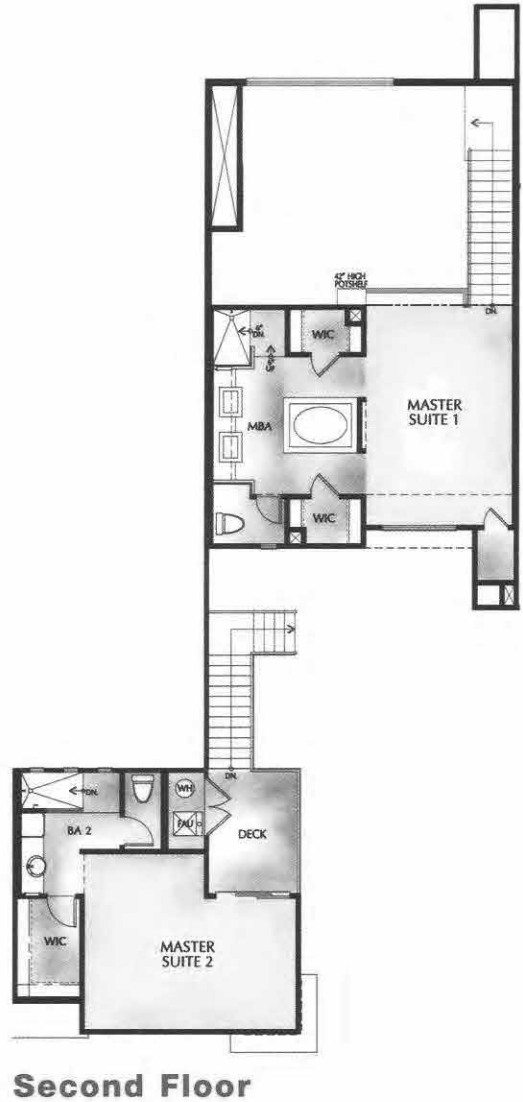

PALETTE ONE

- 1,800 Square Feet
- Private Courtyard with Pool
- 2 Bedrooms plus Guest Casita
- Large Private View Deck
- 3 Full Baths
- 2 Car Garage

First Floor

Second Floor

PALETTE ONE X

PALETTE TWO

- 1,902 Square Feet
- Private Courtyard with Pool
- Dual Master Suites
- Large Private View Deck
- 2.5 Baths
- 2 Car Garage

PALETTE THREE

- 1,910 Square Feet
- Private Courtyard with Pool
- 2 Bedrooms
- Large Loft
- Large Private View Deck
- 2 Baths
- 2 Car Garage

First Floor

Second Floor

PALETTE THREE X

- 1,934 Square Feet
- Private Courtyard with Pool
- Large Loft
- 2 Bedrooms
- Large Private View Deck
- 2 Baths
- 2 Car Garage

First Floor

Second Floor

PALETTE FOUR

- 2,079 Square Feet
- Private Courtyard with Pool
- 2 Bedrooms
- Large Loft
- Large Private View Deck
- 2.5 Baths
- 2 Car Garage

First Floor

Second Floor

PALETTE FOUR X

PALETTE FIVE

- 2,600 Square Feet
- Private Courtyard with Pool & Spa
- Large Private View Deck
- 3 Bedrooms or 2 Bedrooms & Loft
- 3.5 Baths
- 2 Car garage

First Floor

Second Floor