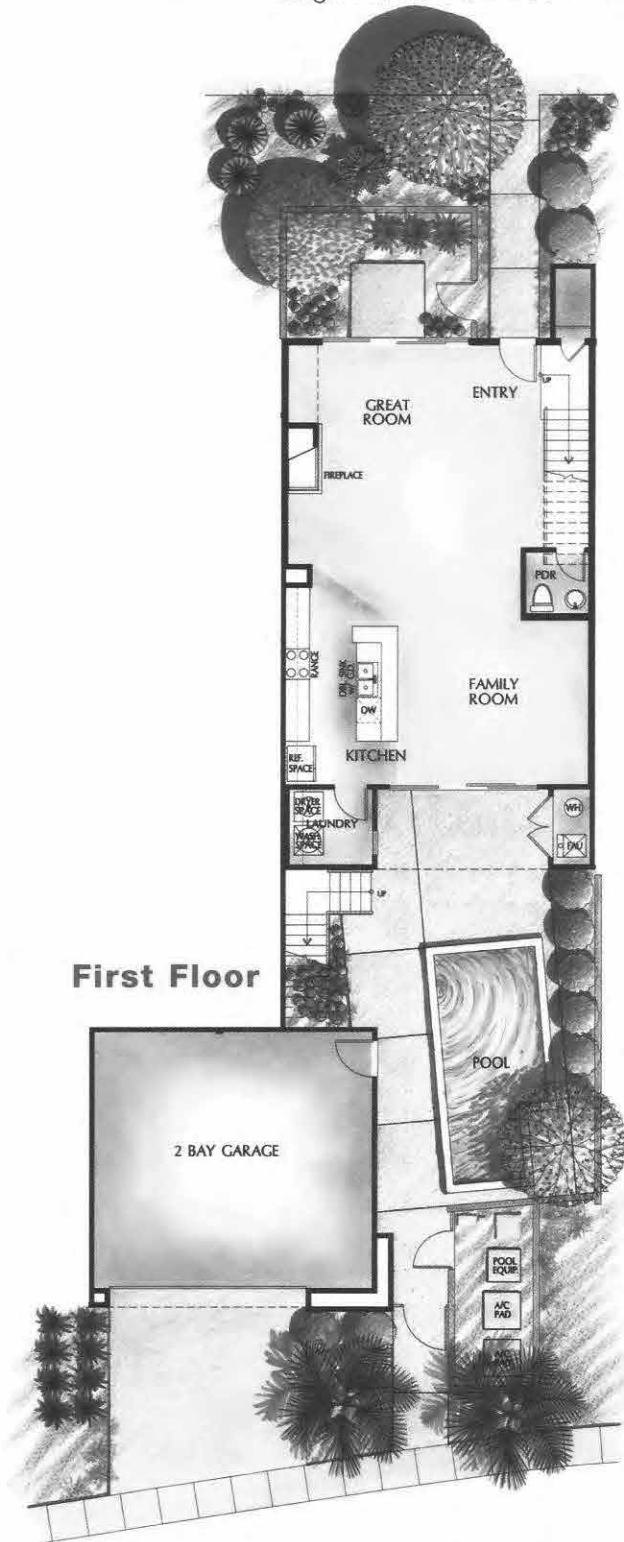

PALETTE ONE

- 1,800 Square Feet
- Private Courtyard with Pool
- 2 Bedrooms plus Guest Casita
- Large Private View Deck
- 3 Full Baths
- 2 Car Garage

First Floor

Second Floor

PALETTE ONE X

PALETTE TWO

- 1,902 Square Feet
- Private Courtyard with Pool
- Dual Master Suites
- Large Private View Deck
- 2.5 Baths
- 2 Car Garage

PALETTE THREE

- 1,910 Square Feet
- Private Courtyard with Pool
- 2 Bedrooms
- Large Loft
- Large Private View Deck
- 2 Baths
- 2 Car Garage

First Floor

Second Floor

PALETTE THREE X

- 1,934 Square Feet
- Private Courtyard with Pool
- Large Loft
- 2 Bedrooms
- Large Private View Deck
- 2 Baths
- 2 Car Garage

First Floor

Second Floor

PALETTE FOUR

- 2,079 Square Feet
- Private Courtyard with Pool
- 2 Bedrooms
- Large Loft
- Large Private View Deck
- 2.5 Baths
- 2 Car Garage

First Floor

Second Floor

PALETTE FOUR X

PALETTE FIVE

- 2,600 Square Feet
- Private Courtyard with Pool & Spa
- Large Private View Deck
- 3 Bedrooms or 2 Bedrooms & Loft
- 3.5 Baths
- 2 Car garage

First Floor

Second Floor