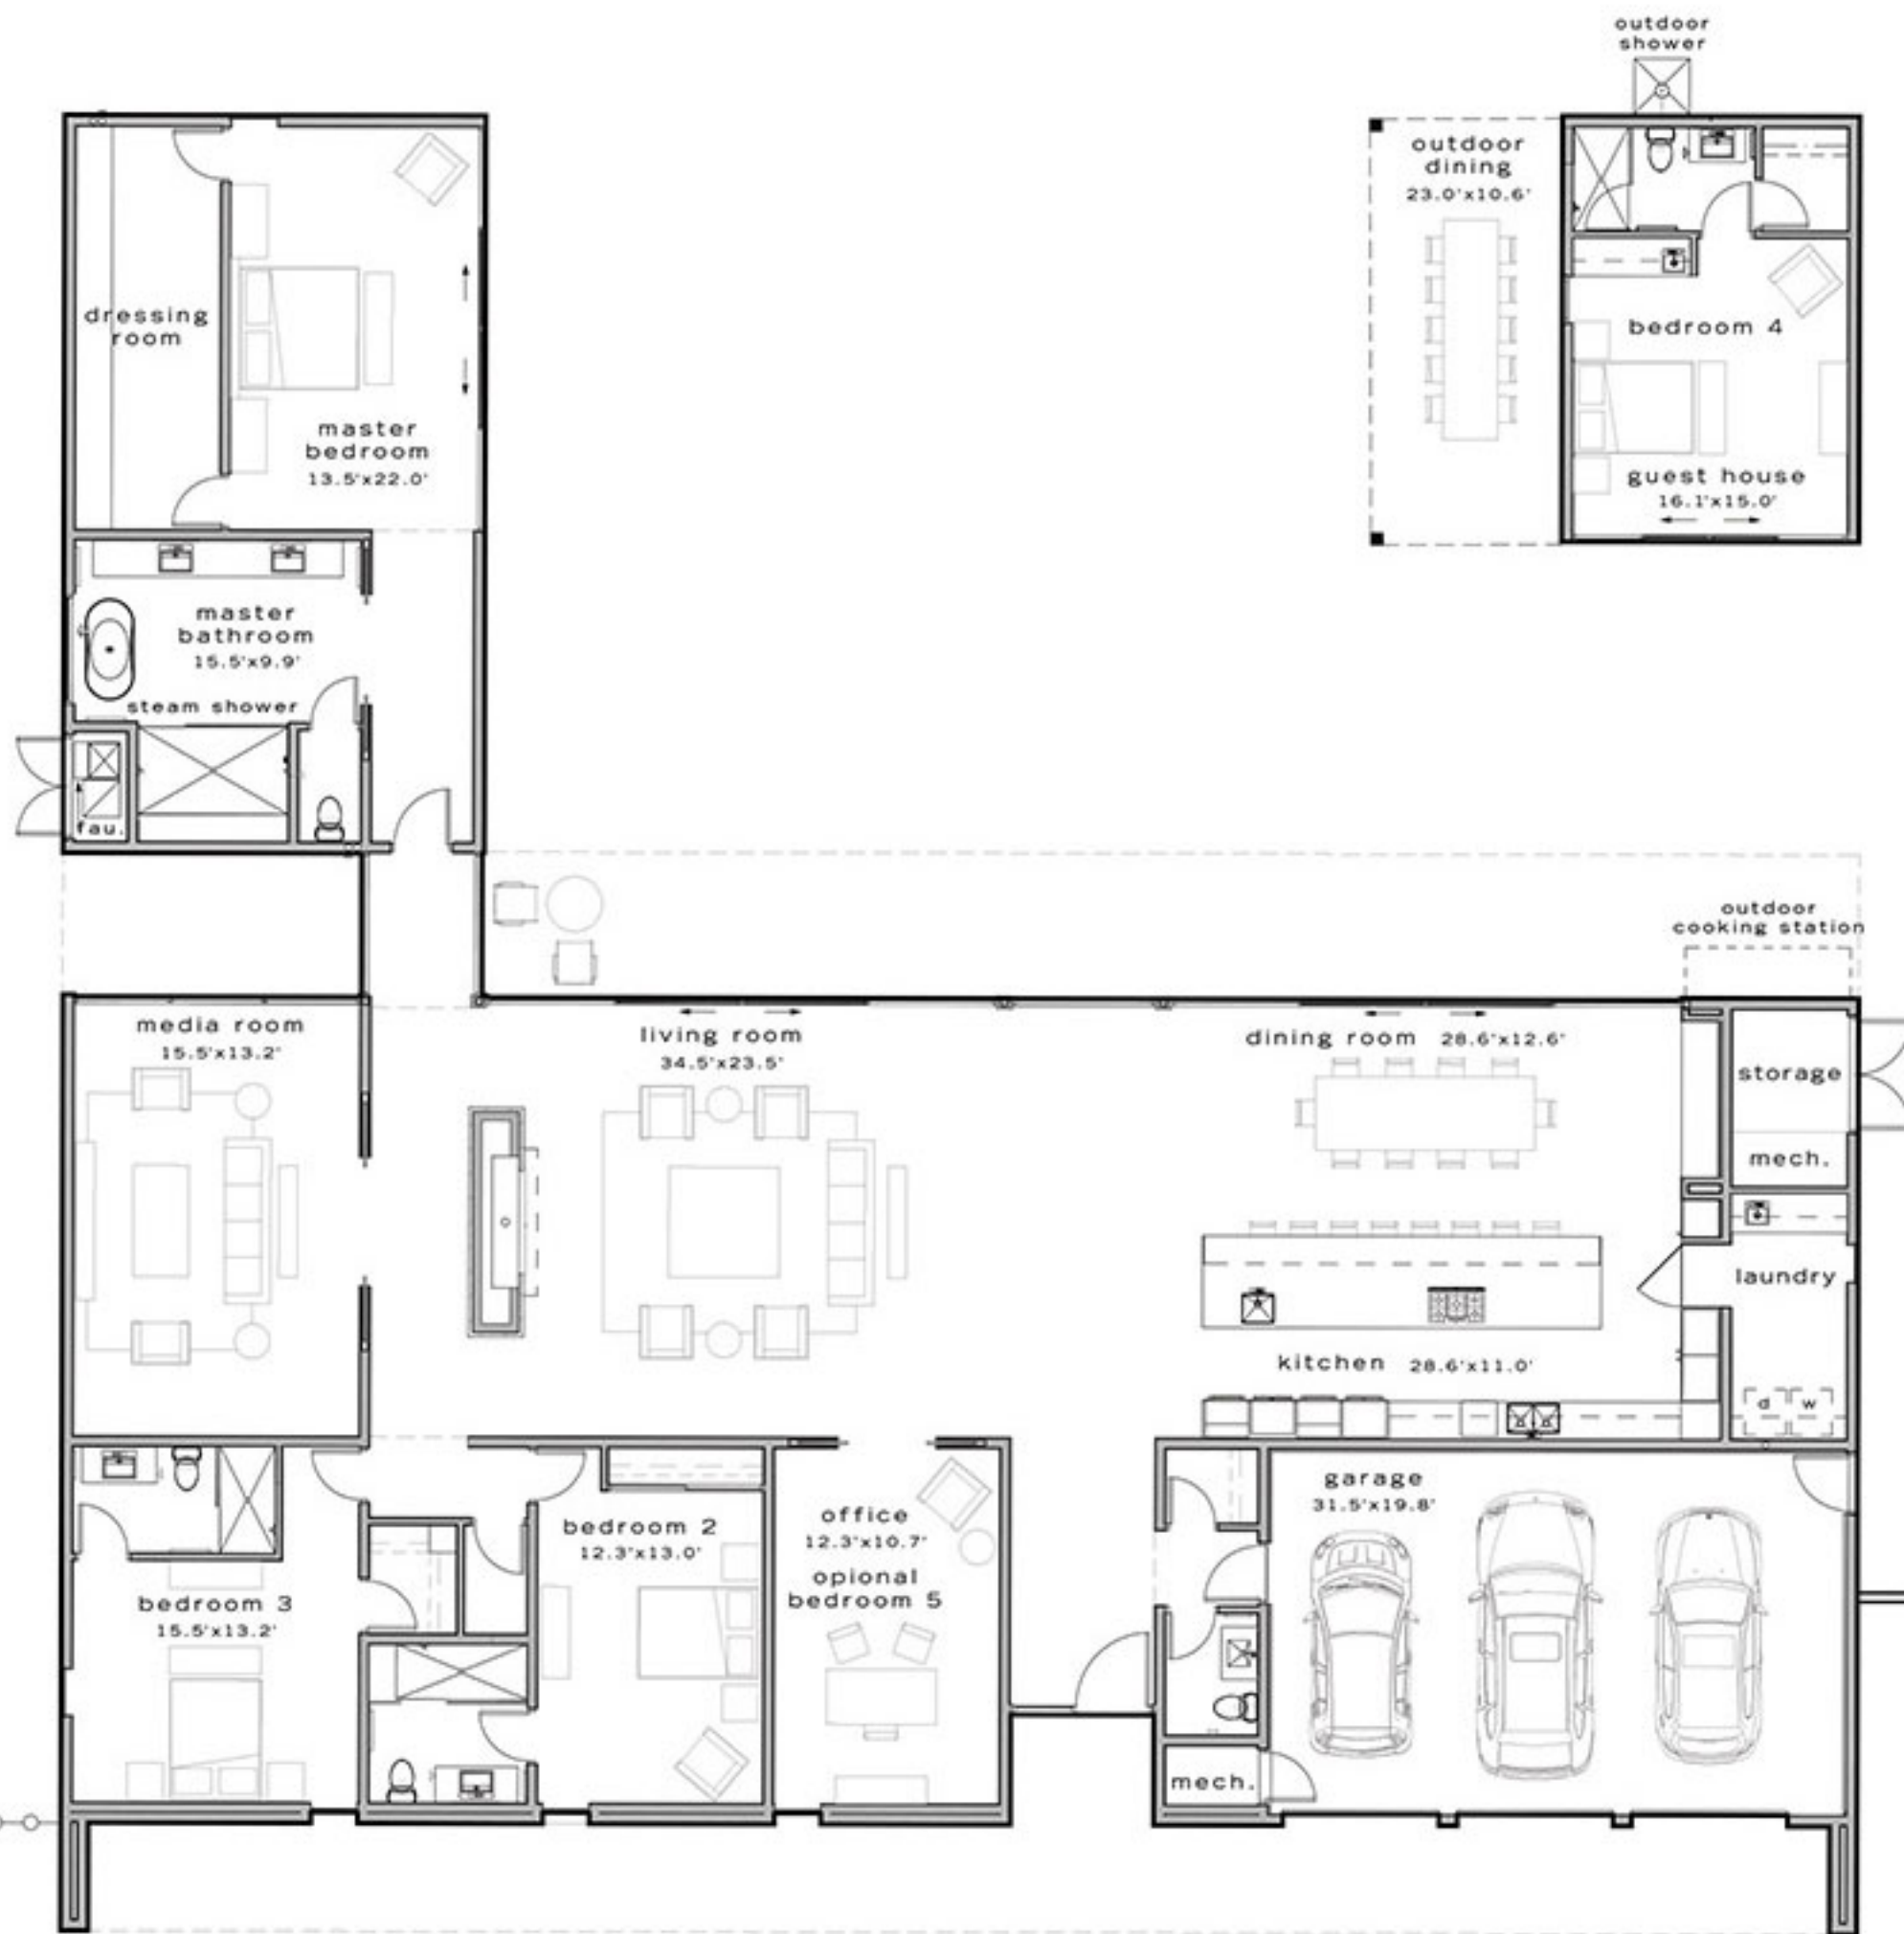

RESIDENCE G

**4789 sq. ft.
w/attached guest house**

RESIDENCE G - Reverse

4789 sq. ft.
w/attached guest house

RESIDENCE T

4869 sq. ft.

RESIDENCE T – Reverse floor plan

4869 sq. ft.

RESIDENCE L

4453 sq. ft.
 4821 sq. ft.
 w/attached guest house

RESIDENCE L – Reverse floor plan

4453 sq. ft.
 4821 sq. ft.
 w/attached guest house