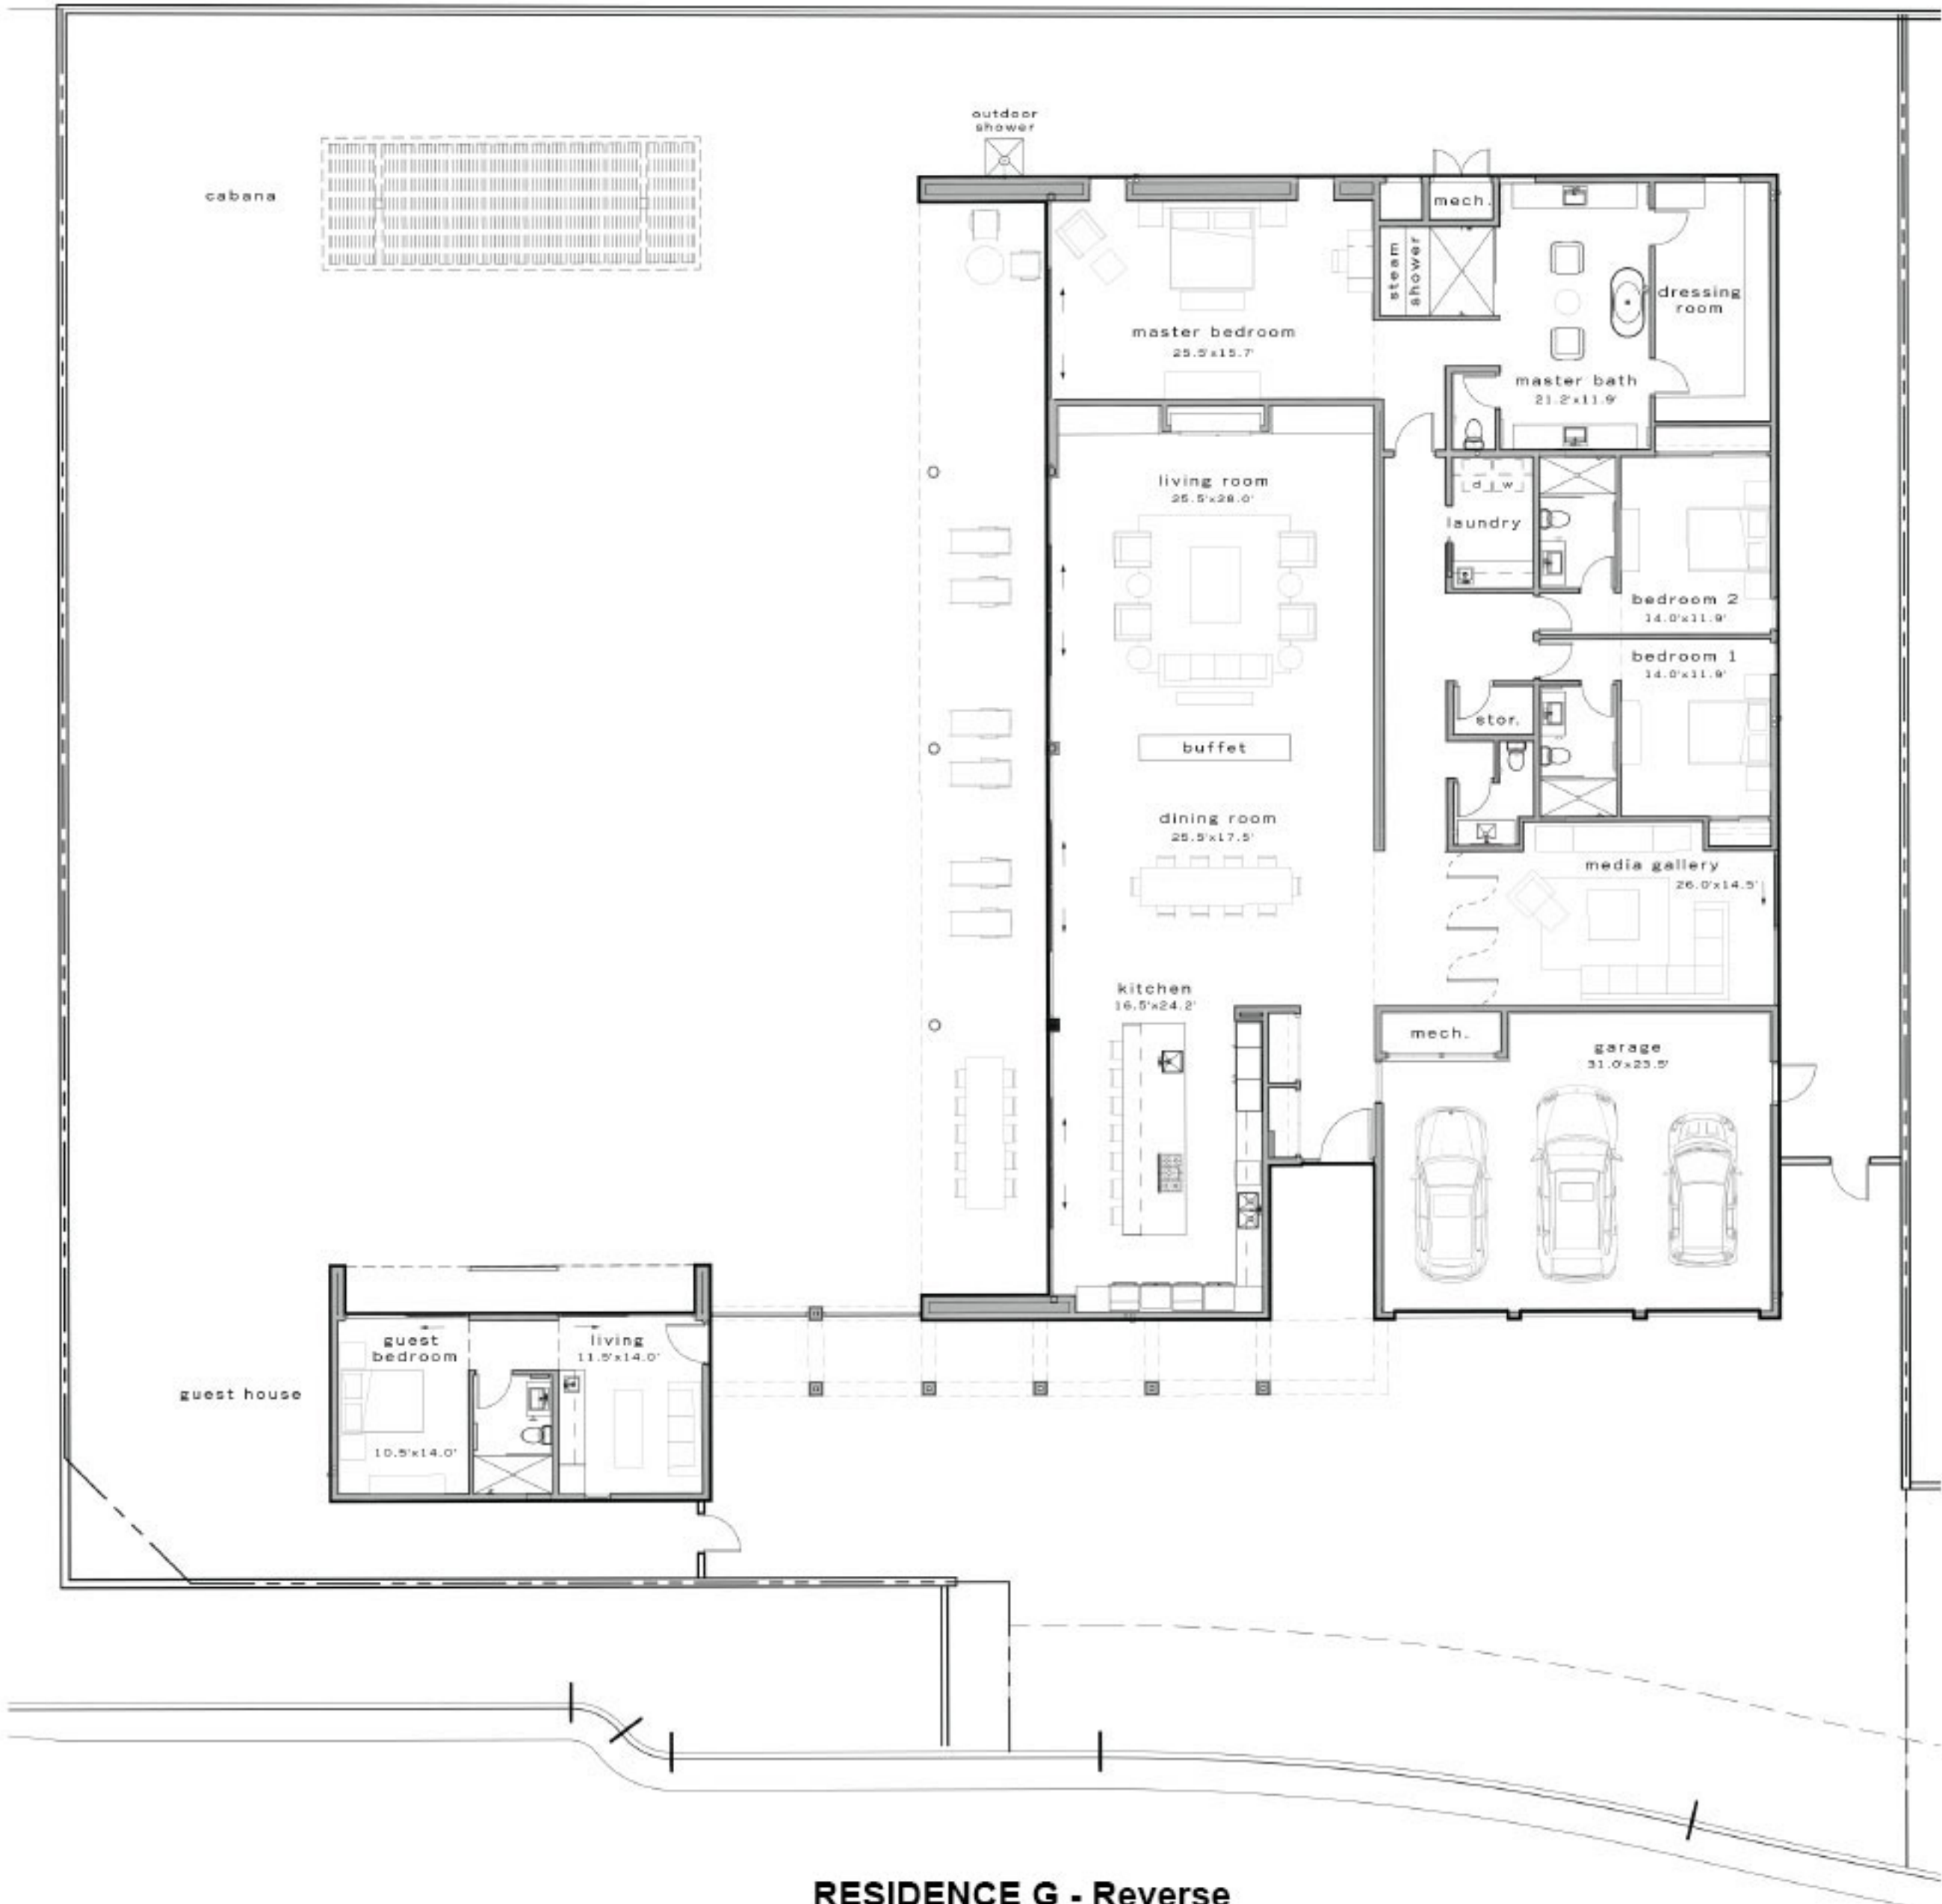

RESIDENCE G

**4789 sq. ft.
w/attached guest house**

RESIDENCE G - Reverse

4789 sq. ft.
w/attached guest house

RESIDENCE T

4869 sq. ft.

RESIDENCE T – Reverse floor plan

4869 sq. ft.

RESIDENCE L

4453 sq. ft.
 4821 sq. ft.
 w/attached guest house

RESIDENCE L – Reverse floor plan

4453 sq. ft.
 4821 sq. ft.
 w/attached guest house