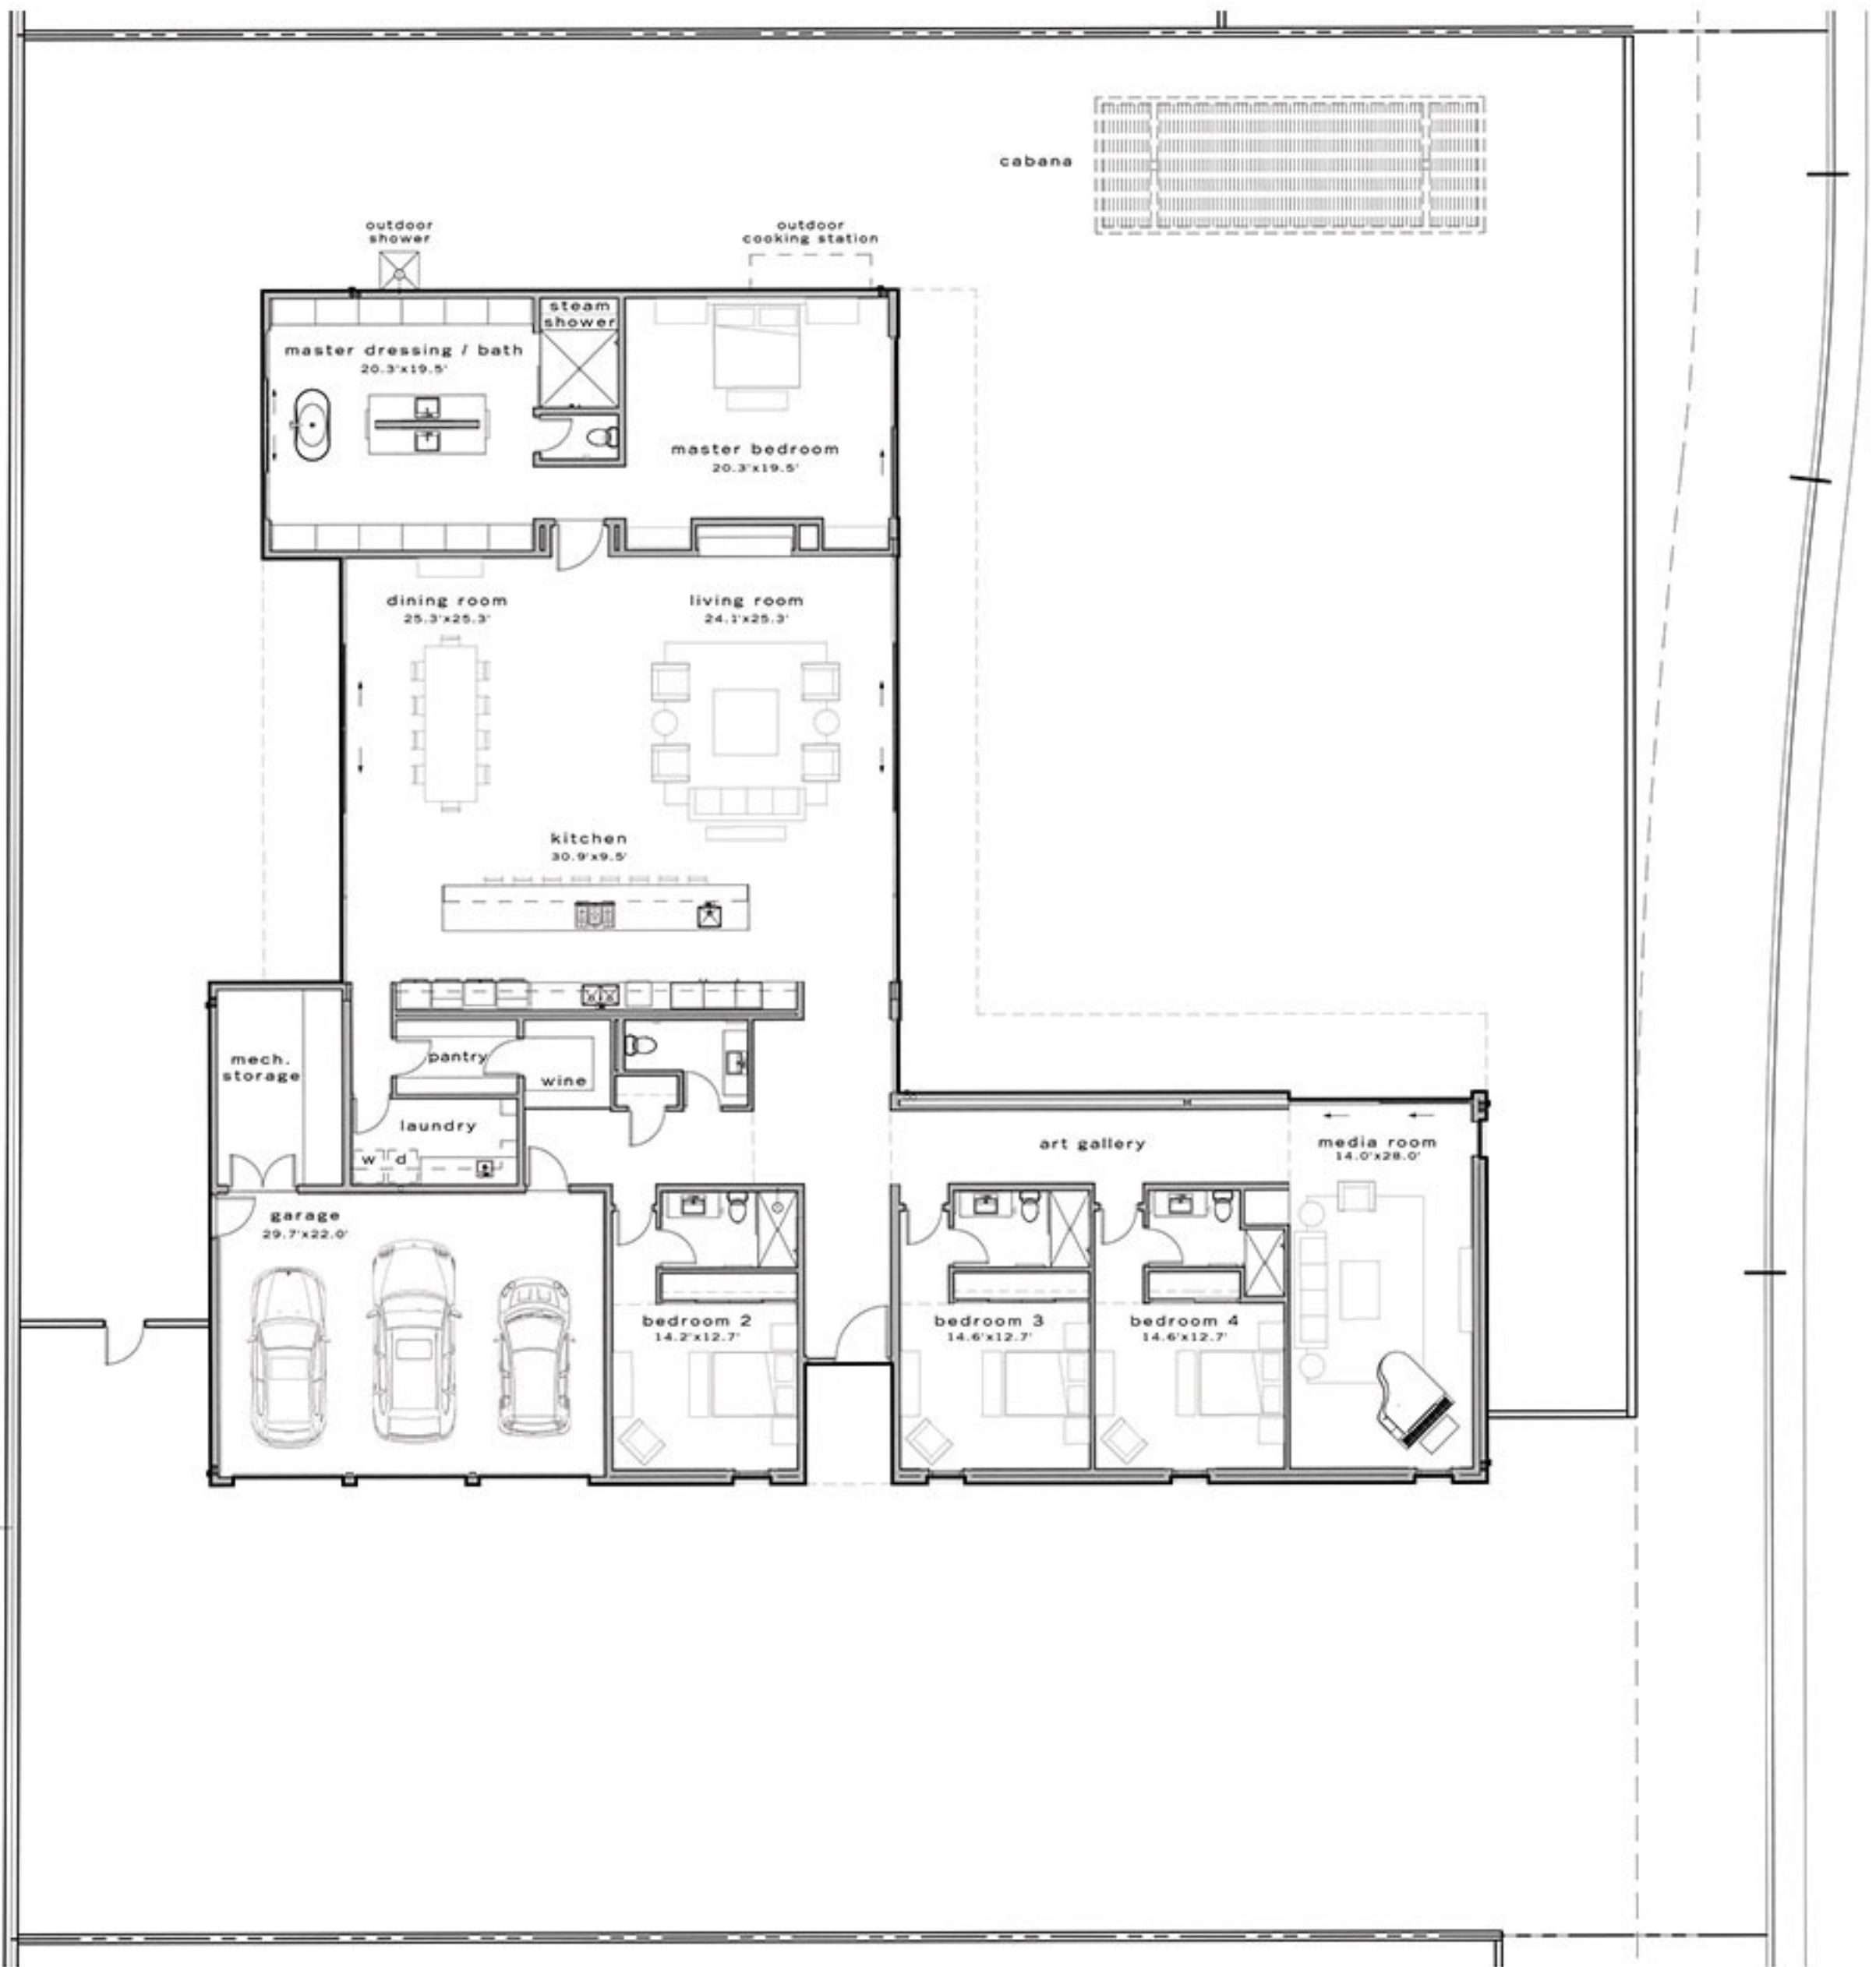

RESIDENCE G

**4789 sq. ft.
w/attached guest house**

RESIDENCE G - Reverse

4789 sq. ft.
w/attached guest house

RESIDENCE T

4869 sq. ft.

RESIDENCE T – Reverse floor plan

4869 sq. ft.

RESIDENCE L

4453 sq. ft.
 4821 sq. ft.
 w/attached guest house

RESIDENCE L – Reverse floor plan

4453 sq. ft.
 4821 sq. ft.
 w/attached guest house