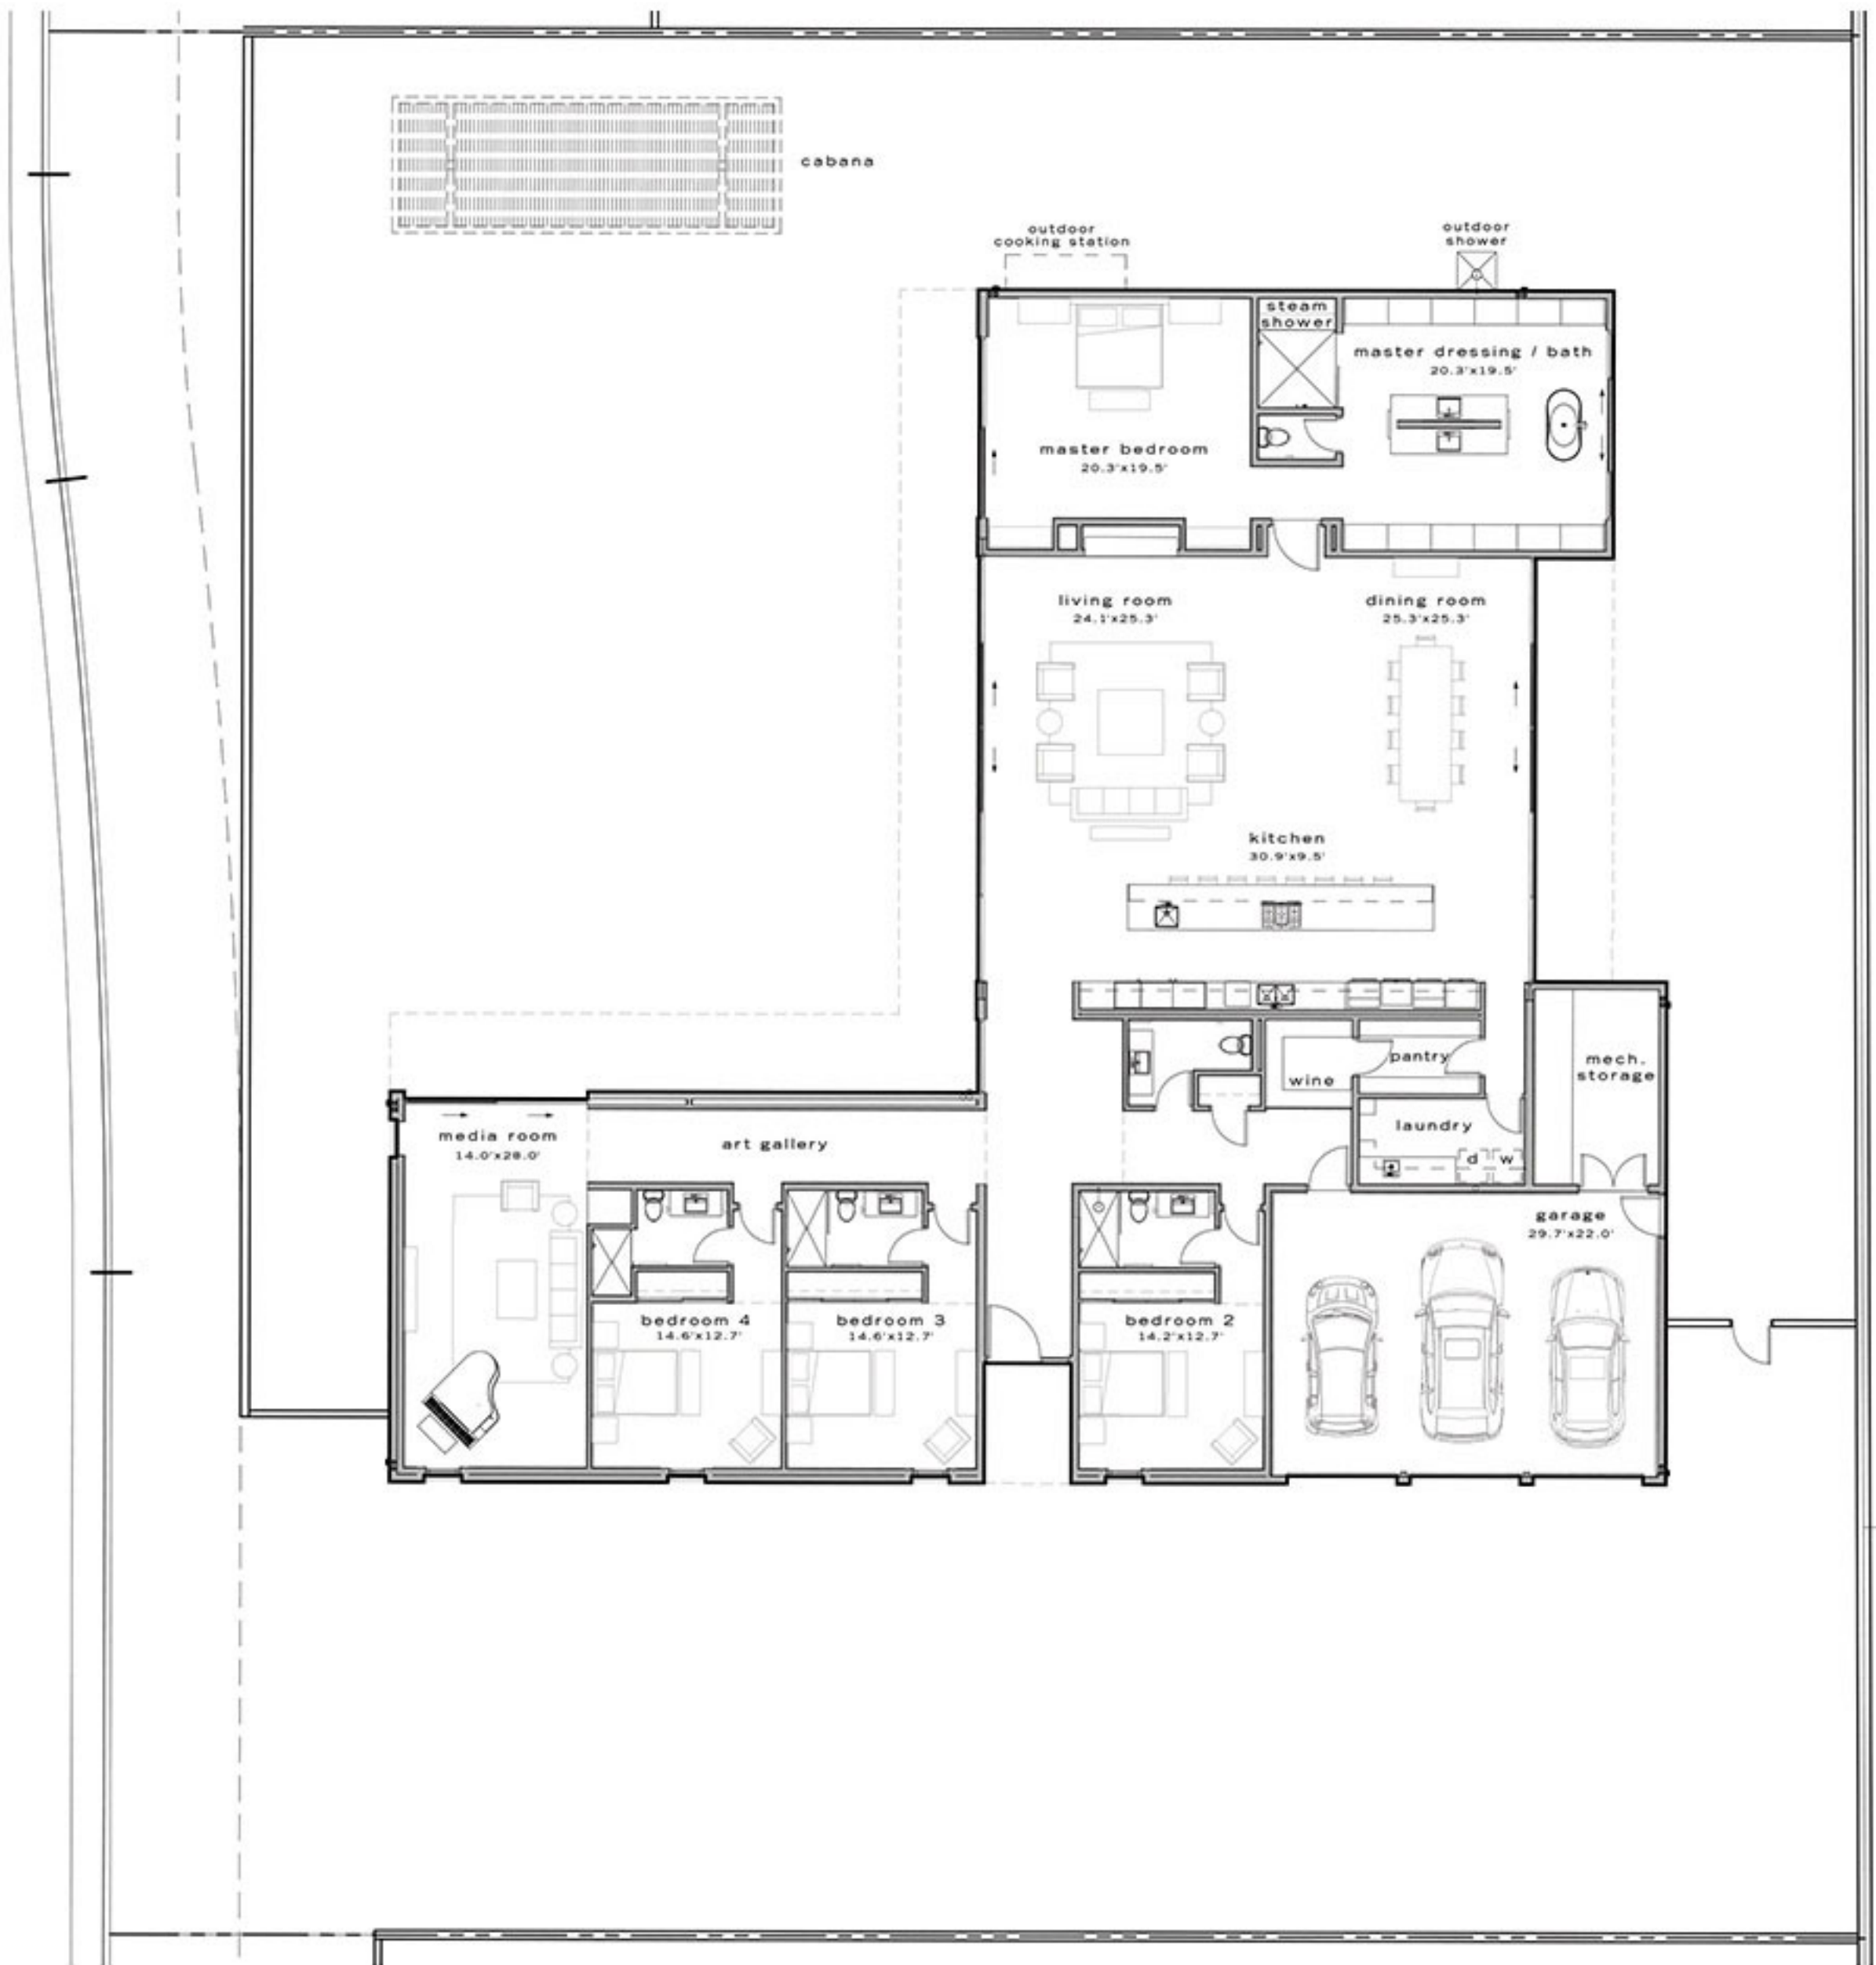

RESIDENCE G

**4789 sq. ft.
w/attached guest house**

RESIDENCE G - Reverse

4789 sq. ft.
w/attached guest house

RESIDENCE T

4869 sq. ft.

RESIDENCE T – Reverse floor plan

4869 sq. ft.

RESIDENCE L

4453 sq. ft.
 4821 sq. ft.
 w/attached guest house

RESIDENCE L – Reverse floor plan

4453 sq. ft.
 4821 sq. ft.
 w/attached guest house